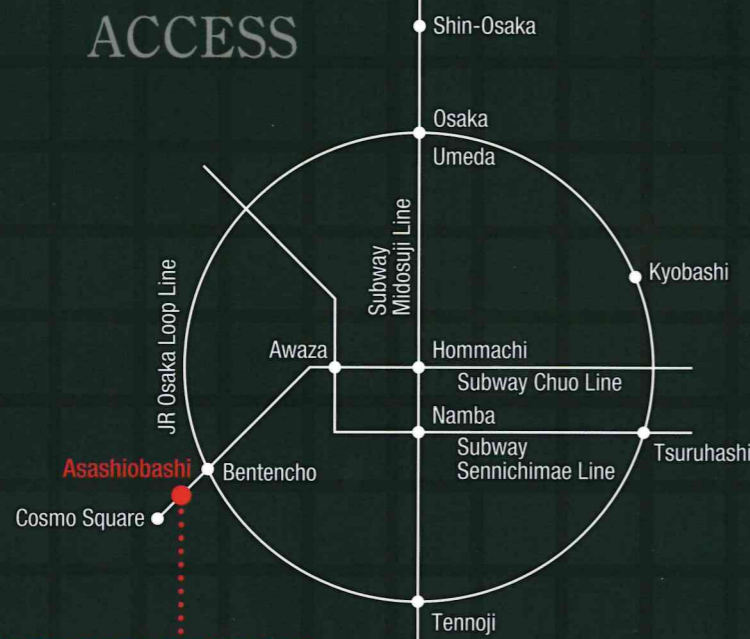

ACCESS

From Kita	Subway Shin-Osaka Station	→ Midosuji Line	→ 11 min	→ Subway Hommachi Station	→ Chuo Line	→ 9 min	Asashiobashi Station	→ 3 min walk	Osaka Pool
	Subway Umeda Station	→ Midosuji Line	→ 4 min	→ Subway Hommachi Station	→ Chuo Line	→ 9 min			
From Minami	JR Osaka Station	→ Loop Line (Inner Loop)	→ 8 min	→ Transfer to Chuo Line Subway Bentencho Station	→ Chuo Line	→ 2 min	Asashiobashi Station	→ 3 min walk	Osaka Pool
	Subway Namba Station	→ Midosuji Line	→ 4 min	→ Subway Hommachi Station	→ Chuo Line	→ 9 min			
From Minami	Subway Tennoji Station	→ Midosuji Line	→ 11 min	→ Subway Hommachi Station	→ Chuo Line	→ 9 min	Asashiobashi Station	→ 3 min walk	Osaka Pool
	JR Tennoji Station	→ Loop Line (Outer Loop)	→ 12 min	→ Transfer to Chuo Line Subway Bentencho Station	→ Chuo Line	→ 2 min			

Osaka Pool/ Ice Skating Rink

大阪 游泳池
 大阪 プール
 오사카 풀장

Osaka Pool
 3-1-40 Tanaka, Minato-ku, Osaka, 552-0005
TEL.06-6571-2010

http://www.yahataya-park.jp/osaka_pool/index.html

An indoor regulation-size 50m pool with 10 lanes,
a regulation-size diving pool and a regulation-size 25m pool (8 lanes).
In winter, the 50m pool and diving pool are used as ice skating rinks.
These are multi-purpose pools used not only by individuals
but also for various official competitions.